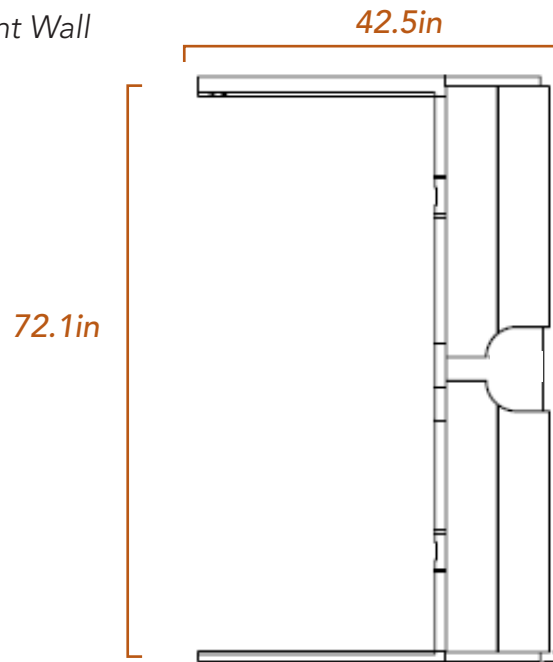

mPulse Aspire Panels

For seamless craftsmanship, each wall of the Aspire consists of one large wooden panel:

- -Roof & Floor Panels
  43.6"x41.6"x2.75" thick (see diagram)
- -Back & Front Panels
  42.5"x72.1"x2.75" thick (see diagram)
- -Side Panels 40.5"x72.1"x2.75" thick

Important Note: All eucalyptus models have a solid wood floor; no floor heaters included.

Fitting into your home:

Because of the large panel size, it is important to ensure there is enough space through the doors and pathways to the sauna's location in your home. Standard doors in the US are 30" to 36" wide, and 6' to 8' tall. Please measure any doorway or hallway needed prior to purchase.

Front Wall