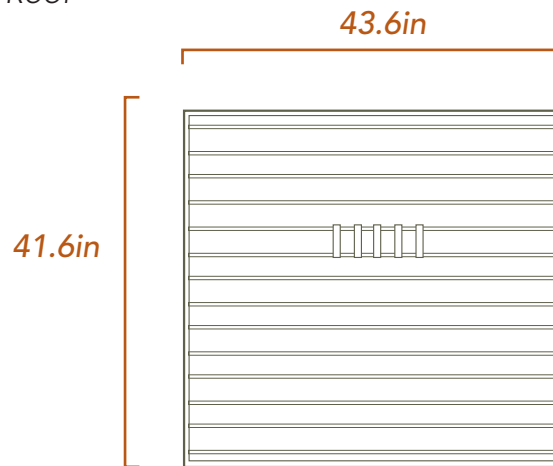

Roof

The mPulse Series is the only sauna series to offer near, mid and far infrared technology for targeted results. Featuring a 10.1" Android control panel, 6 wellness programs, highest quality eco-friendly wood options (hypoallergenic basswood, western Canadian cedar and eucalyptus), Magne-Seal assembly and ergonomic, floating benches, the mPulse is the smartest sauna on the planet.