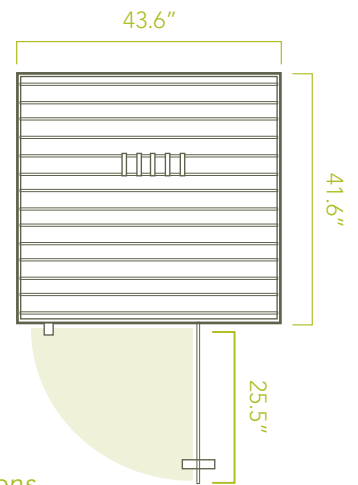

Wood Options

ELECTRICALLY CERTIFIED