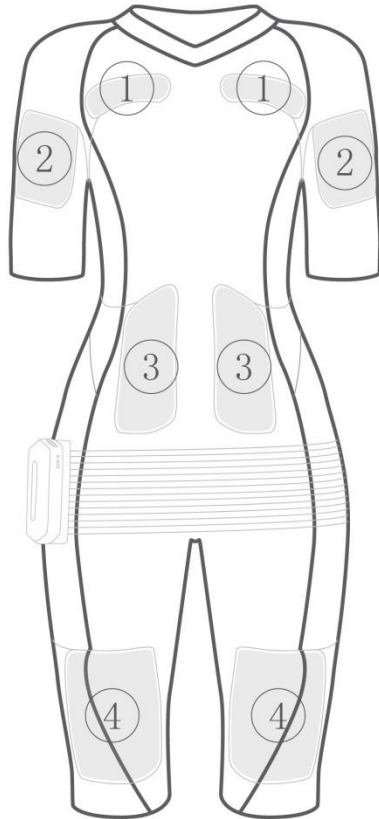

Pilates use

Athlete training

Start Your Workout – Wireless EMS Suit

Main Features

- * Wireless;
- * Ready to use, no spraying water, no sting on skin;
- * High elastic compression material, suitable for all body types;
- * Full body type design, perfect fit to muscle groups and Precise stimulation;
- * Unique design under axilla region, more breathable;
- * 10 electrical pulse channels & 20 pads covering 90% muscle groups of body;
- * 100% soft sensing fabric wire without any metal Ingredient, lowering resistance maximally to ensure best Conductivity;
- * Special drawstring design on the back, easy to put on;
- * Four layer silver fiber fabric silicone electrode, Safe and durable;
- * Lightweight, portable and smart. Both hand washing and machine washing are applicable;

Start Your Workout – 20 Pads

Front

Back

- ① Chest muscles
- ② Biceps
- ③ Abdominals
- ④ Quadriceps
- ⑤ Trapezius
- ⑥ Triceps
- ⑦ Trapezius/Rhombus
- ⑧ Erector spinae
- ⑨ Gluteus maximus
- ⑩ Biceps femoris