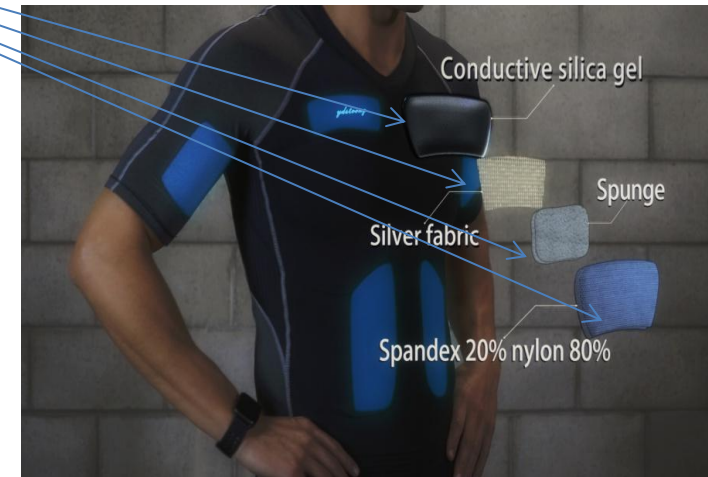

Pilates use

Athlete training

Start Your Workout – Wireless EMS Suit

Main Features

- * Wireless;
- * Ready to use, no spraying water, no sting on skin;
- * High elastic compression material, suitable for all body types;
- * Full body type design, perfect fit to muscle groups and Precise stimulation;
- * Unique design under axilla region, more breathable;
- * 10 electrical pulse channels & 20 pads covering 90% muscle groups of body;
- * 100% soft sensing fabric wire without any metal Ingredient, lowering resistance maximally to ensure best Conductivity;
- * Special drawstring design on the back, easy to put on;
- * Four layer silver fiber fabric silicone electrode, Safe and durable;
- * Lightweight, portable and smart. Both hand washing and machine washing are applicable;