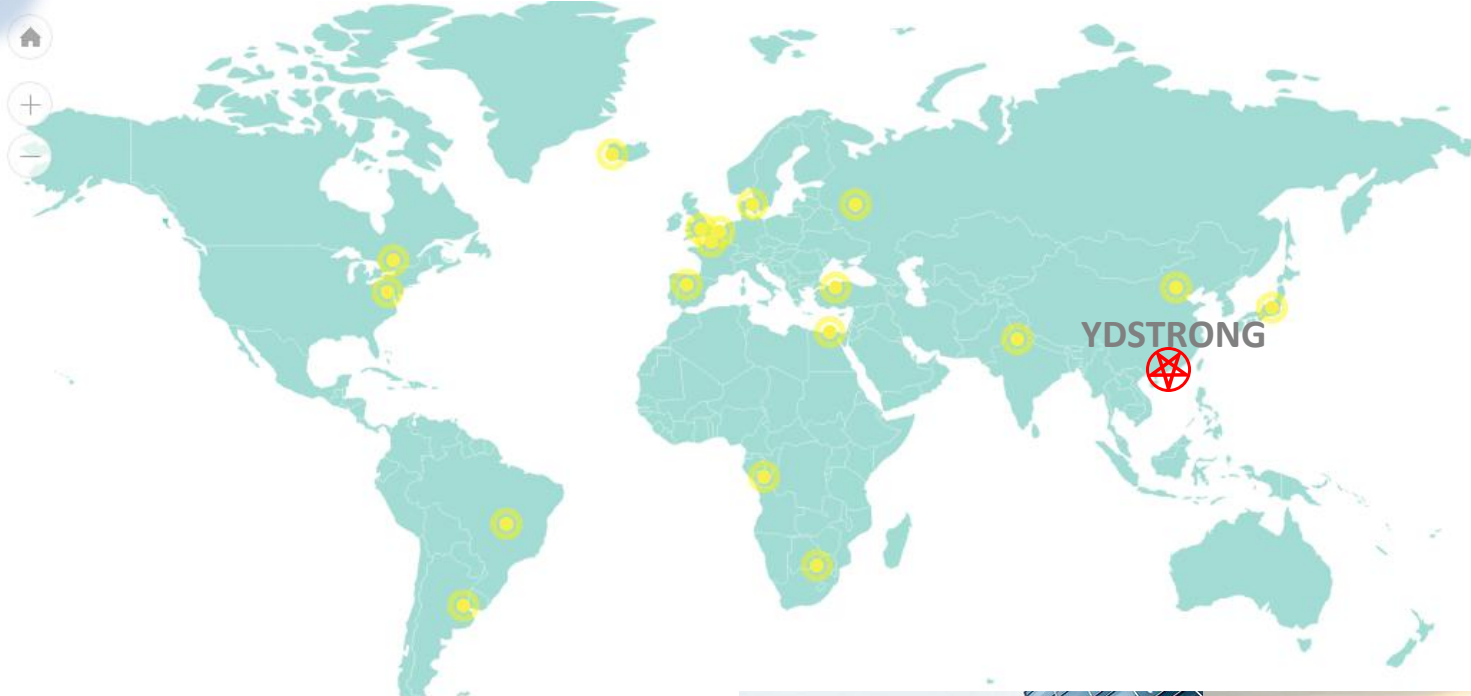

About YDSTRONG