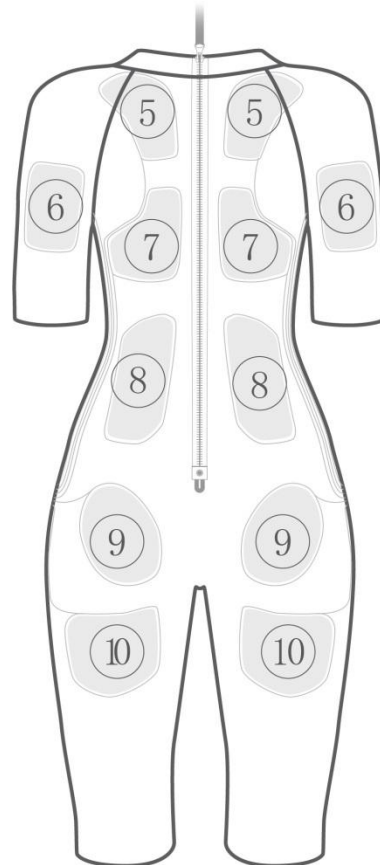

Pilates use

Athlete training

Start Your Workout – Wireless EMS Suit

Main Features

- * Wireless;
- * Ready to use, no spraying water, no sting on skin;
- * High elastic compression material, suitable for all body types;
- * Full body type design, perfect fit to muscle groups and Precise stimulation;
- * Unique design under axilla region, more breathable;
- * 10 electrical pulse channels & 20 pads covering 90% muscle groups of body;
- * 100% soft sensing fabric wire without any metal Ingredient, lowering resistance maximally to ensure best Conductivity;
- * Special drawstring design on the back, easy to put on;
- * Four layer silver fiber fabric silicone electrode, Safe and durable;
- * Lightweight, portable and smart. Both hand washing and machine washing are applicable;

Start Your Workout – 20 Pads

Front

Back

- ① Chest muscles
- ② Biceps
- ③ Abdominals
- ④ Quadriceps
- ⑤ Trapezius
- ⑥ Triceps
- ⑦ Trapezius/Rhombus
- ⑧ Erector spinae
- ⑨ Gluteus maximus
- ⑩ Biceps femoris