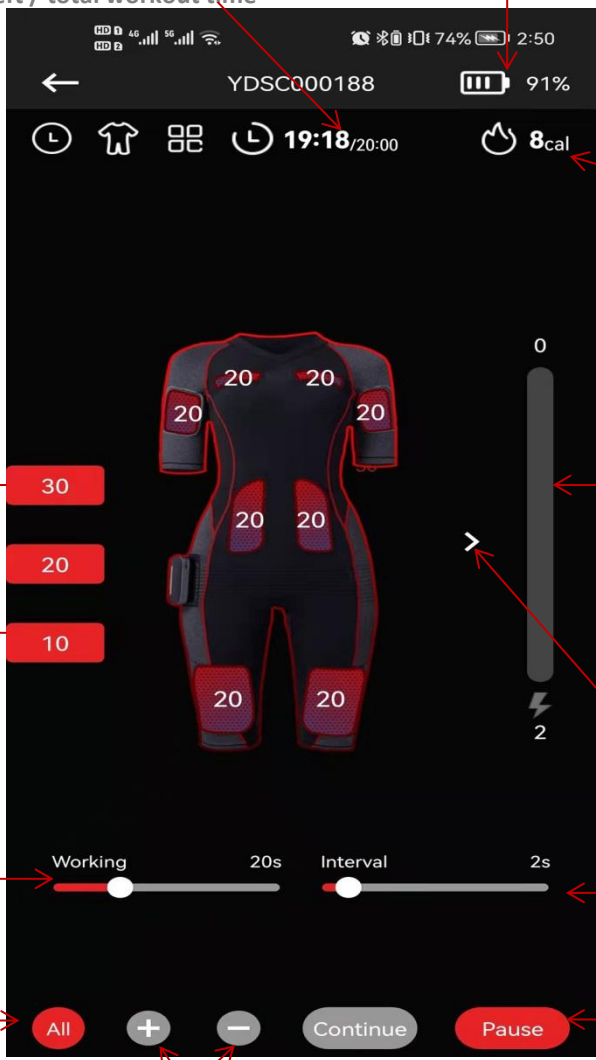

Start Your Workout – Smart Box

Weight: 120g
Power Supply: 1400mAh rechargeable lithium battery
Maximum Charging Current: 1A
Power Supply Range: 3.2-6V
Maximum Working Current of Whole Machine: No more than 1A (regulated power supply test)
Standby Current: 40 MA±3 (power supply test method)
Static Current: No more than 30uA
Low Voltage Alarm: 3.3V red light flashes
Treatment Current: 6mA-100mA
Output Interface: Metal probe
Output Channel: 10 channels
Frequency Range: 4 ~ 200Hz
Pulse Width: 100 ~ 1000us

Indicator
Green color - EMS training process
Blue color- BMI data collecting

Fundamental Waves: (Biphasic)
Square wave
Trapezoidal wave
Sine wave
Triangular wave

Storage Temperature: -20 °C ~ 55 °C
Relative Humidity: ≤ 93% R. H.;
Atmospheric Pressure: 50.0 KPa ~ 106.0 KPa

Start Your Workout – Smart App Application

Time left / total workout time Energy box battery indicator

- Go back to video program
- Training time setting
- Right/left balance setting
- Calories burned

Quickly intensity button

- 30
- 20
- 10

Voltage release, changed automatically based on your workout

Front/back position exchange

Current discharge duration

Working 20s

Interval 2s

Interval time for discharge

Activate all electrode pads by one click