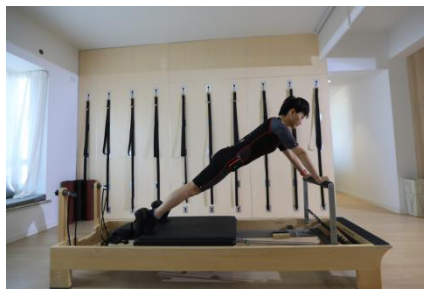

Pilates use

Athlete training

Start Your Workout – Wireless EMS Suit

Main Features

- * Wireless;
- * Ready to use, no spraying water, no sting on skin;
- * High elastic compression material, suitable for all body types;
- * Full body type design, perfect fit to muscle groups and Precise stimulation;
- * Unique design under axilla region, more breathable;
- * 10 electrical pulse channels & 20 pads covering 90% muscle groups of body;
- * 100% soft sensing fabric wire without any metal Ingredient, lowering resistance maximally to ensure best Conductivity;
- * Special drawstring design on the back, easy to put on;
- * Four layer silver fiber fabric silicone electrode, Safe and durable;
- * Lightweight, portable and smart. Both hand washing and machine washing are applicable;